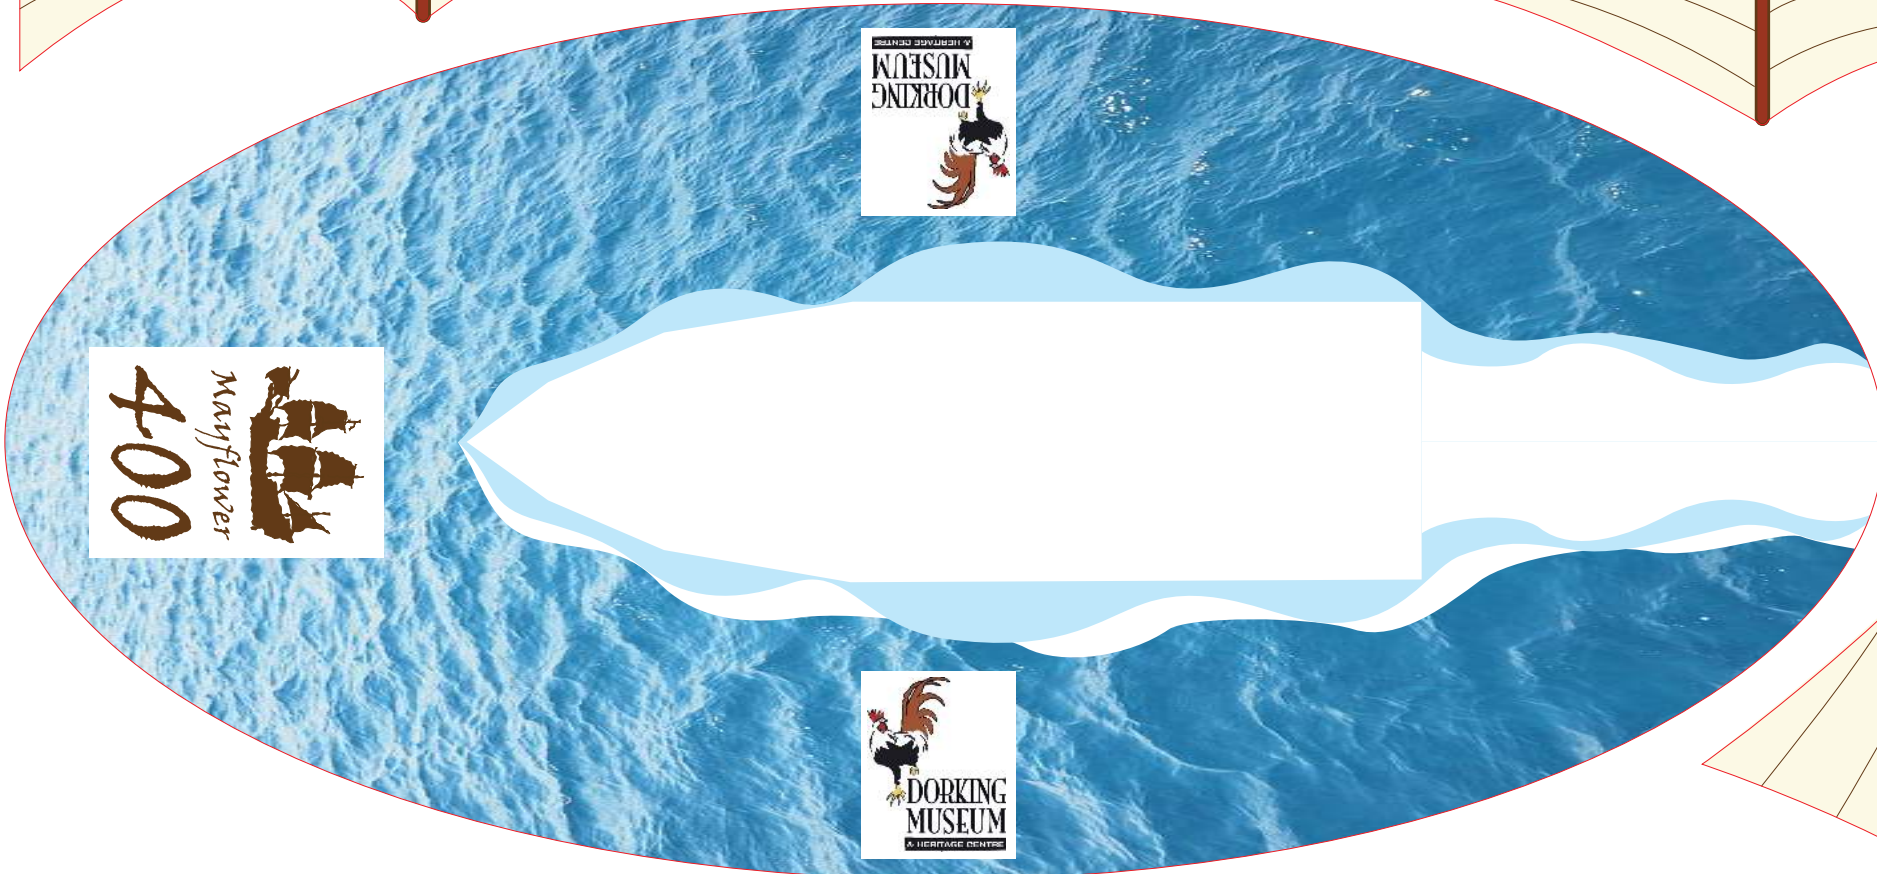

Sails for mast 2

Sail for mast 1

Glue to the front of the bow

Sails for mast 3

Sails for mast 4

- Length of mast 5  70mm
- Length of mast 4  125mm
- Length of mast 3  150mm
- Length of mast 2  140mm
- Length of mast 1  70mm