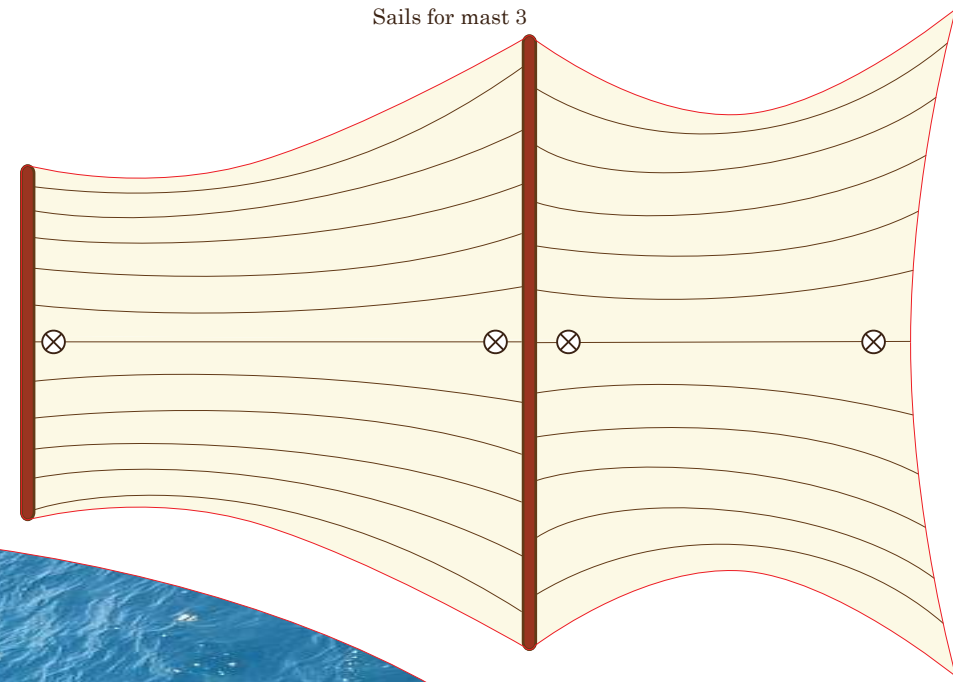

Sails for mast 2

Sail for mast 1

Glue to the front of the bow

Sails for mast 3

Sails for mast 4

- Length of mast 5  70mm
- Length of mast 4  125mm
- Length of mast 3  150mm
- Length of mast 2  140mm
- Length of mast 1  70mm